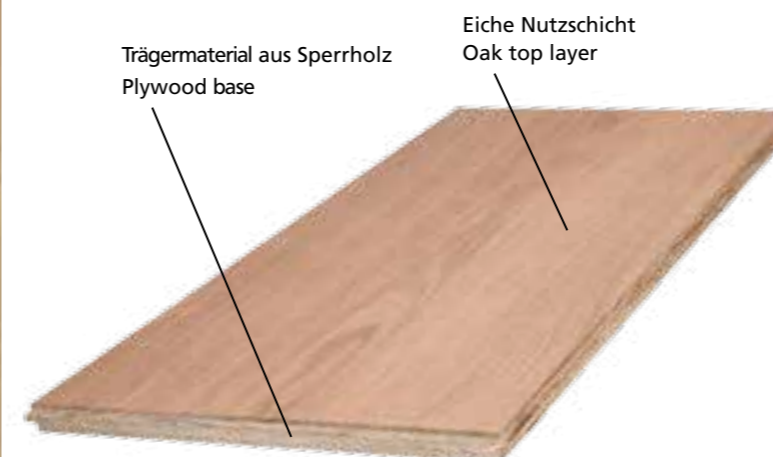

More product features:

- fire rating Cfl-s1
- extremely low warpage
- hard-wearing
- versatile applications
- ideal for heavily frequented areas